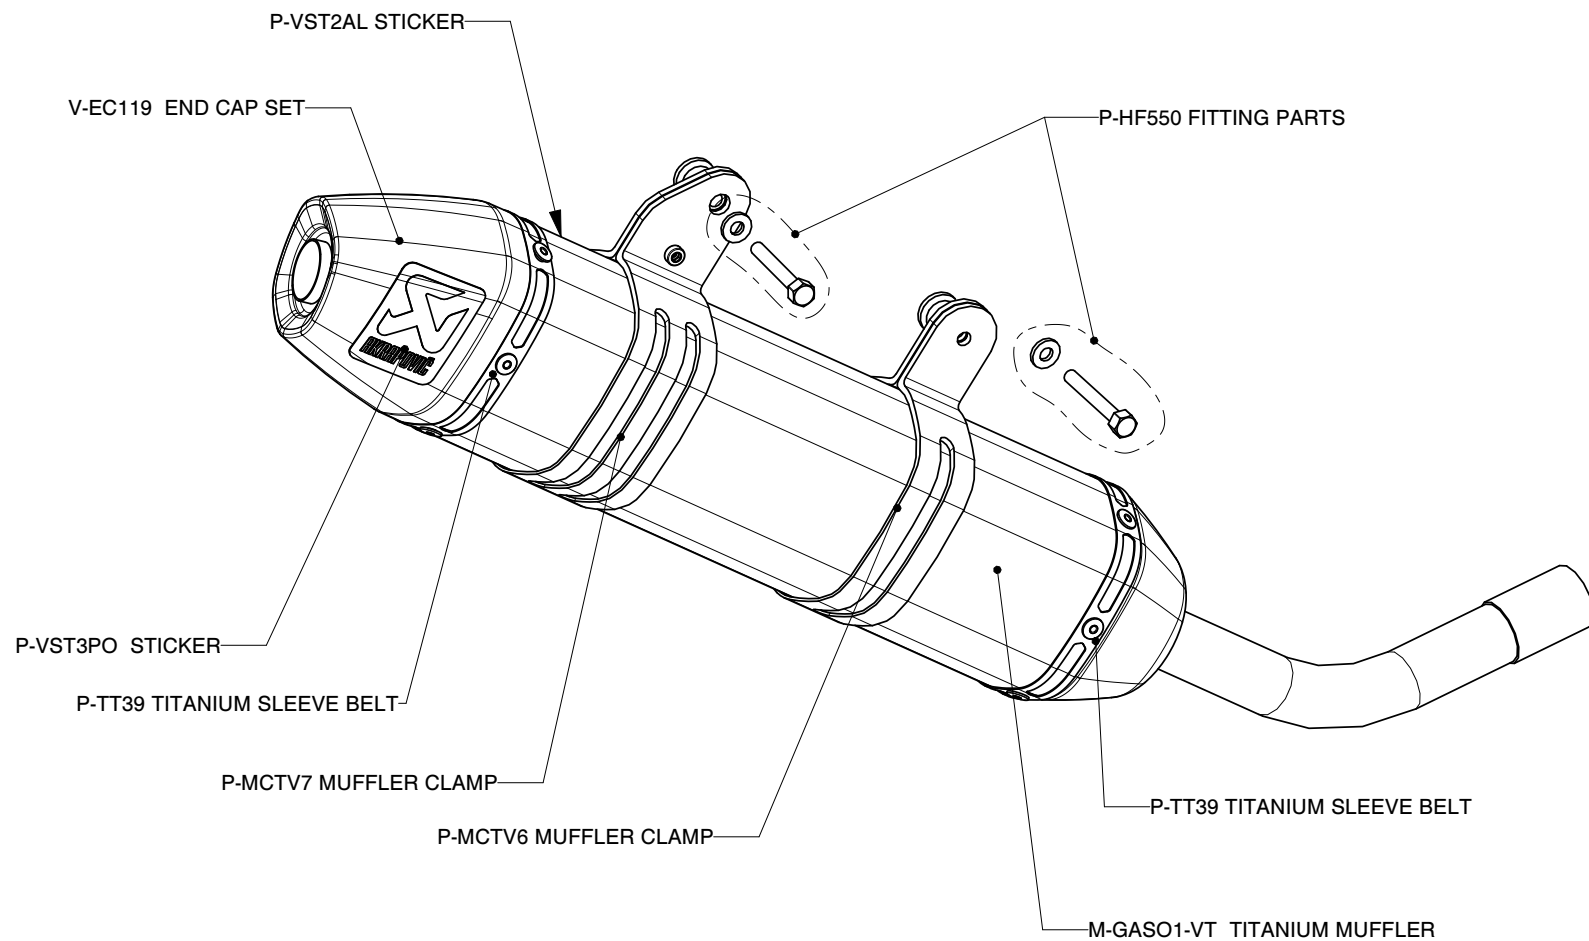

# GAS GAS, EC 200 / 250 / 300, Slip on exhaust system

Product code: S-GASO1-VT

MUFFLER REPAIR KITS	
KIT	Part Nr.
REPACK	P-RPCK47
SLEEVE	P-RKS255VT36